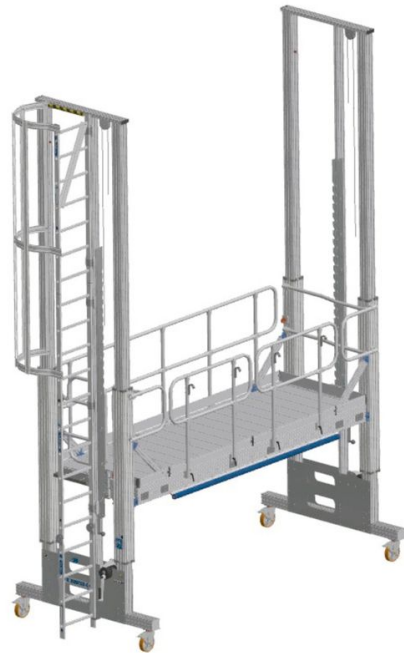

# Height-adjustable work platform – access options

## - 40060025

Work safely at heights.

### Product description

- Choose between a fixed ladder, a push-up ladder and stairs. All access options can be adapted in height to allow users to climb up to the platform effortlessly.
- The clearance of up to 4,000 mm allows you to reach great heights.

### Product features

Model	Platform height	Standards	Version	Weight
<b>L</b>	-	<b>EN ISO 14122</b>	<b>Push-up ladder</b>	<b>15 kg</b>