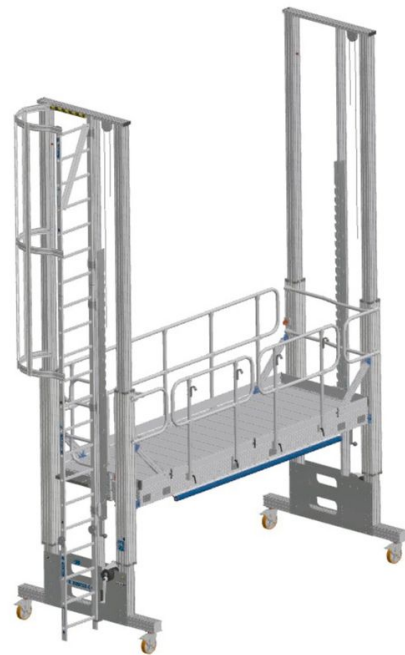

Height-adjustable work platform – access options

- 40060031

Work safely at heights.

Product description

- Choose between a fixed ladder, a push-up ladder and stairs. All access options can be adapted in height to allow users to climb up to the platform effortlessly.

Hints and special features

If the existing modular system does not meet your requirements, we can also offer you customised solutions tailored to your needs.

Standard applied: DIN EN ISO 14122.

Product features

Model	Platform height	Standards	Version	Weight
M	-	EN ISO 14122	Height-adjustable steps	145.5 kg