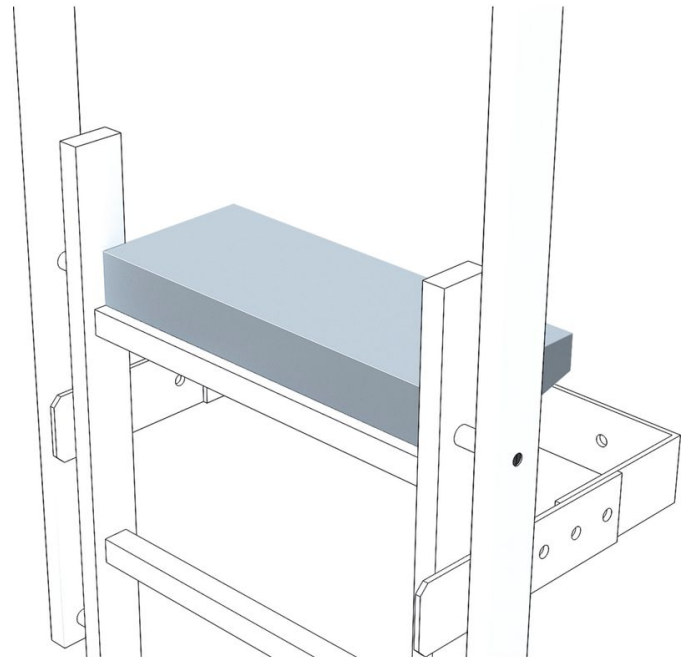

Exit step - 40945

Product description

- For extending the area of the top rung.
- Tread width: 520 mm.
- Tread depth: 150 mm or 200 mm.

Product features

Depth	Material	Warranty	Weight
150 mm	Aluminium	10 years	1.4 kg