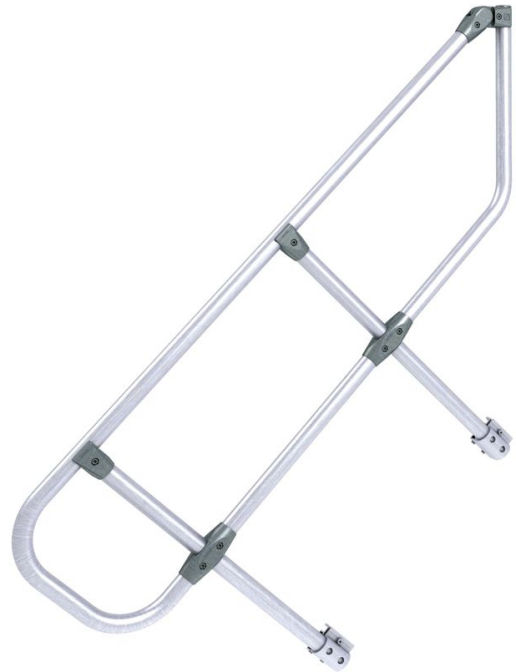

# Single-sided handrail - 42355301

Fall protection at the sides for safe access.

## Product description

## Product features

Description

**Single-sided  
handrail**

Weight

**6.4 kg**