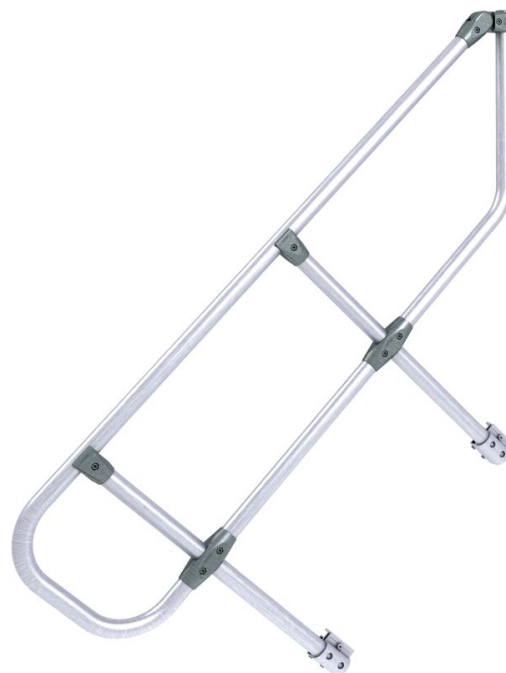

Handrail, 11 steps - 42355977

Fall protection at the sides for safe access.

Product description

Product features

Description

**Single-sided
handrail**

Weight

24.3 kg