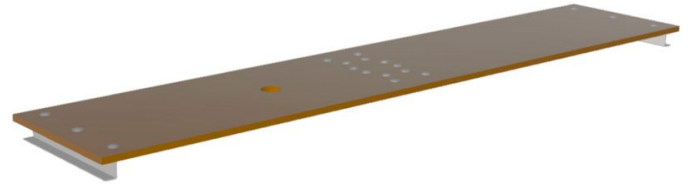

Platform upgrade kit for Multitec M - 42430

Product description

- Two-section wooden platform
- Can be folded in the middle to help save space during transport and storage.

Product features

Length 1.99 m	Material Wood	Suitable for 42381	Warranty Missing translation	Weight 4.9 kg
Width 0.31 m				