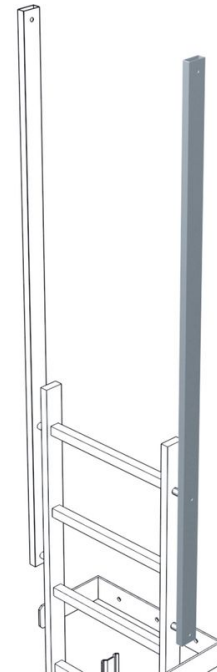

Stile extension, straight - 43243

Product description

- Stile dimensions 60 x 25 mm.
- Total length: 1,770 mm.
- Utilisable length: 1.380 mm
- Price pro stile.

Hints and special features

Two stiles/guardrails are required by default per entrance/exit. Prices per stile/guardrail below.

Product features

Material	Warranty	Weight
Galvanised steel	10 years	4.7 kg