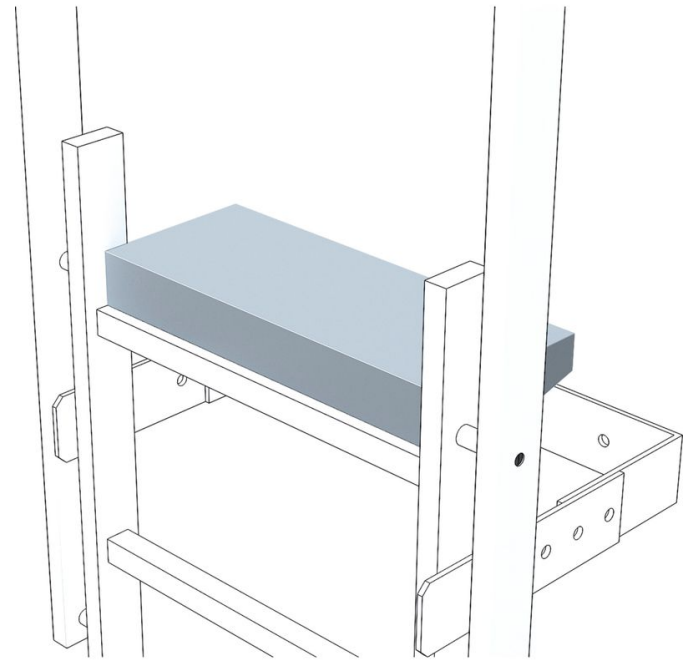

Exit step - 43284

Product description

- For extending the area of the top rung.
- Tread width: 520 mm.
- Tread depth: 150 mm or 200 mm.

Product features

Depth	Material	Warranty	Weight
150 mm	Steel, galvanised	10 years	2.8 kg