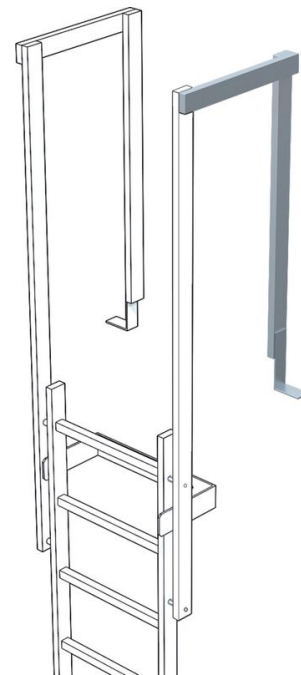

Landing rail - 44248

Product description

- Stile dimensions 60 x 25 mm.
- Length: approx. 1,380 mm with floor bracket.
- Only in combination with Order Nos. 43243 and 44243 (stile extension, straight).

Hints and special features

Two stiles/guardrails are required by default per entrance/exit. Prices per stile/guardrail below.

Product features

Material	Warranty	Weight
Stainless steel	10 years	4.6 kg