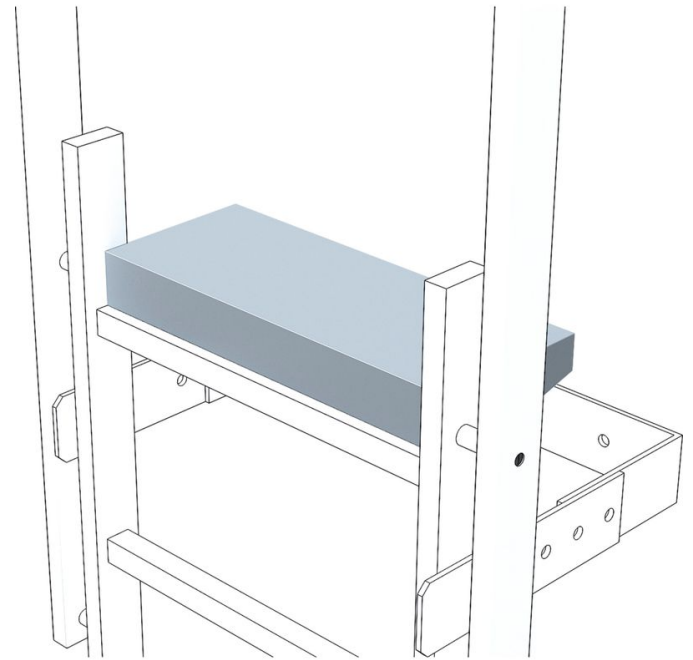

## Product description

- For extending the area of the top rung.
- Tread width: 520 mm.
- Tread depth: 150 mm or 200 mm.

## Product features

Depth	Material	Warranty	Weight
<b>150 mm</b>	<b>Stainless steel</b>	<b>10 years</b>	<b>2.8 kg</b>