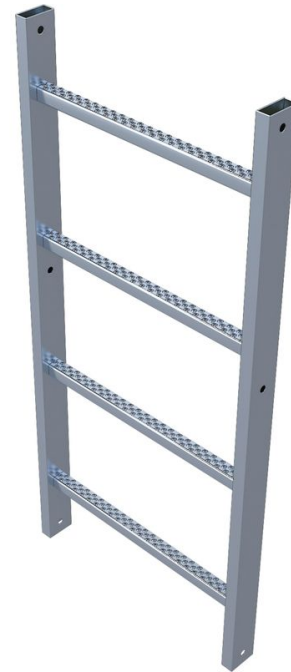

# Fixed ladder, stainless steel - 44286

## Product description

- Ladder width: 520 mm.
- Rung spacing: 280 mm.
- Stile dimensions 60 x 25 mm.
- Dimensions of the perforated rung: 30 x 30 mm.
- Included in the scope of delivery: two external stainless steel connectors (Order No. 44239) per stainless steel ladder.

## Product features

Material	Number of rungs	Overall length	Warranty	Weight
<b>Stainless steel</b>	<b>4</b>	<b>1.12 m</b>	<b>10 years</b>	<b>6.7 kg</b>