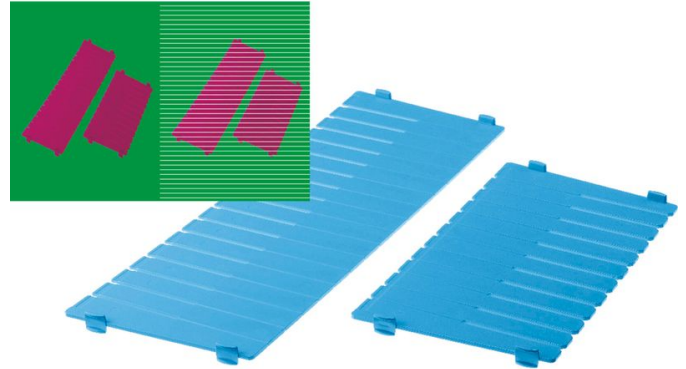

ABS crossways divider for modular baskets - 46028

Product description

- Capable of withstanding temperatures of up to 85°C.
- Unbreakable, shock-resistant.
- Rigid.
- Predetermined breaking points for dividing individually.
- With slots for dividing lengthways and crossways.

Product features

Dimensions LxH	Length	Weight
400 mm × 200 mm	400 mm	0.2 kg