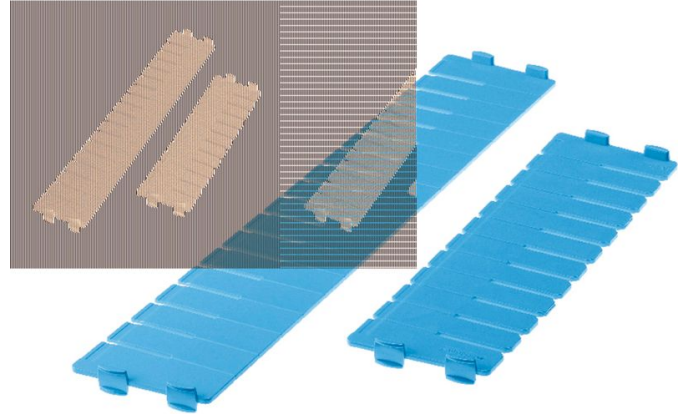

ABS lengthwise divider for modular baskets - 46029

Product description

- Capable of withstanding temperatures of up to 85°C.
- Unbreakable, shock-resistant.
- Rigid.
- Predetermined breaking points for dividing individually.
- In ABS, light blue, stackable
- With slots for dividing lengthways and crossways.

Product features

Dimensions LxH	Length	Weight
600 mm × 100 mm	600 mm	0.2 kg