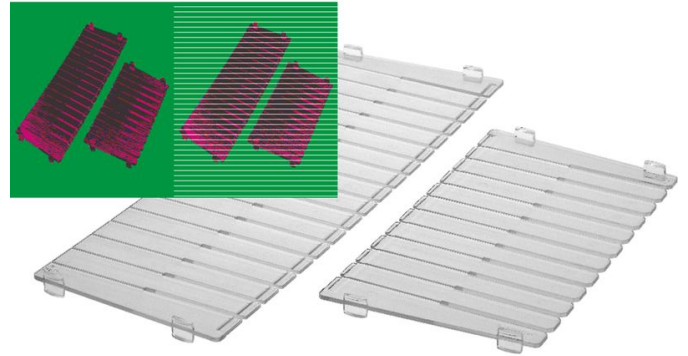

PC divider - 46040

Product description

Product features

Dimensions LxH	Weight
x	0.4 kg