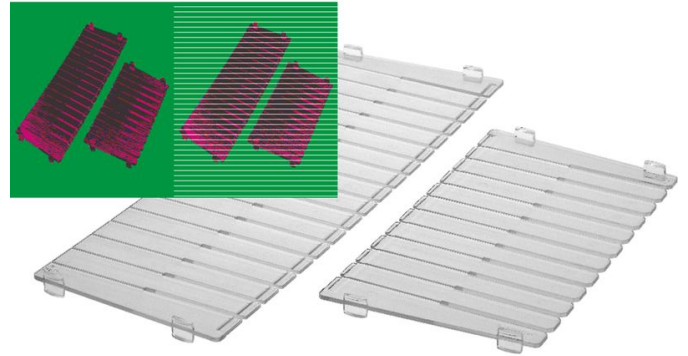

# PC divider - 46042

## Product description

## Product features

Dimensions LxH	Weight
<b>x</b>	<b>0.3 kg</b>