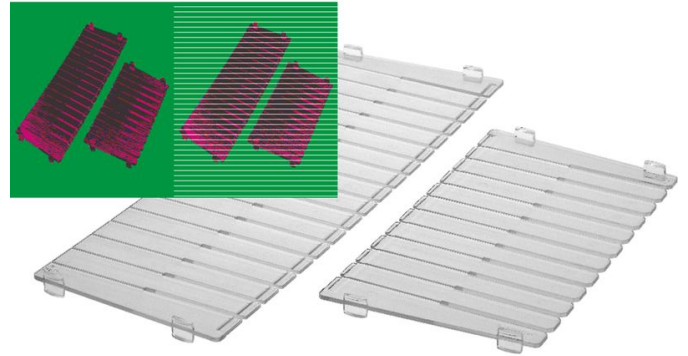

PC divider - 46043

Product description

Product features

Dimensions LxH	Weight
×	0.2 kg