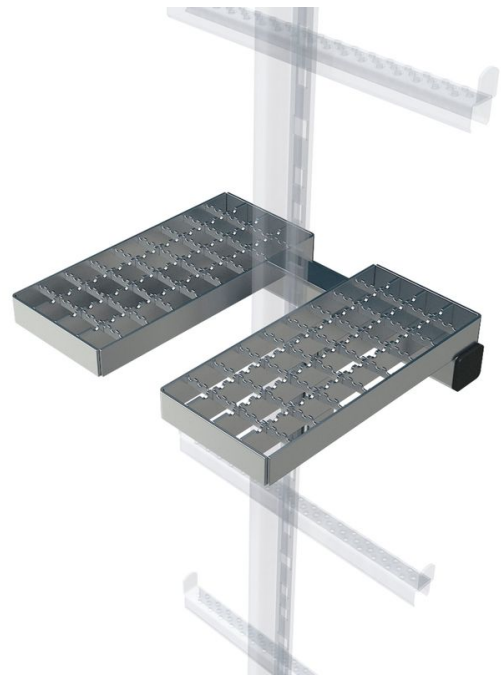

# Folding intermediate platform. - 47559

## Product description

- Stipulated for ladders over 10.00 m high.
- For attachment to single-stile and fixed ladders in combination with centre-mounted arrester rail.

## Product features

Material

**Stainless steel**

Weight

**3.7 kg**