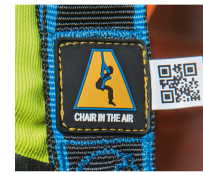

Salvex - 47801

The simple and uncomplicated entry-level model.

Product description

- Salvex is lightweight, comfortable and very easy to use. Thanks to its two-colour design - blue at the top and black at the bottom - it is intuitive to put on. Salvex also offers an above-average number of functions compared to the rest of the market, without putting a strain on your budget. With automatic belt fasteners for quick donning and a textile sternal eyelet for maximum comfort.
- Chair In The Air - the unique solution against suspension trauma. Directly integrated into the harness. Even inexperienced persons can safely position themselves after a fall in just 5 seconds.
- Webalert - warns about cracked belts.
- ZmartCheck - provides quick access to security-relevant information.
- Textile attachment point for minimal weight and maximum comfort.
- Aluminium dorsal eyelets - light and robust.
- Automatic belt buckles and numerous adjustment options for fast application and an optimal fit.
- Suitable for people up to 150 kg.
- A fall indicator is located on the lower back of the dorsal attachment point. If the load exceeds 6 kN, a label becomes visible: WARNING. Fall indicator.
- Label field on the product label bag.

Hints and special features

Complies with EN 361.

Product features

Attachement Points Sternal attachment	Automatic Buckles Yes	Chair in the Air Yes	Fall Indicator Yes	Material Buckles Steel
---	---------------------------------	--------------------------------	------------------------------	----------------------------------

pointDorsal attachment point				
Material Dorsal Attachment Point Aluminium	Material Sternal Attachment Point Polyester	Material Webbing Polyester	Maximum Service Life 10 J	Maximum Weight of User 150 kg
NFC-Tag Yes	Size L-XXL	Smart Check Yes	Standards EN 361	Web Alert Yes
Weight 0.95 kg				