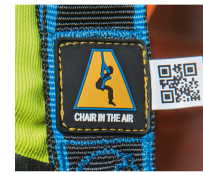

Salvex - 47868

The simple and uncomplicated entry-level model.

Product description

- Salvex is lightweight, comfortable and very easy to use. Thanks to its two-colour design - blue at the top and black at the bottom - it is intuitive to put on. Salvex also offers an above-average number of functions compared to the rest of the market, without putting a strain on your budget. With automatic belt fasteners for quick donning and a textile sternal eyelet for maximum comfort.
- Chair In The Air - the unique solution against suspension trauma. Directly integrated into the harness. Even inexperienced persons can safely position themselves after a fall in just 5 seconds.
- Webalert - warns about cracked belts.
- ZmartCheck - provides quick access to security-relevant information.
- Textile attachment point for minimal weight and maximum comfort.
- Aluminium dorsal eyelets - light and robust.
- Automatic belt buckles and numerous adjustment options for fast application and an optimal fit.
- Suitable for people up to 150 kg.
- A fall indicator is located on the lower back of the dorsal attachment point. If the load exceeds 6 kN, a label becomes visible: WARNING. Fall indicator.
- Label field on the product label bag.

Hints and special features

Complies with EN 361.

Product features

Attachement Points Sternal attachment	Automatic Buckles Yes	Chair in the Air Yes	Fall Indicator Yes	Lanyard Parking Yes
---	---------------------------------	--------------------------------	------------------------------	-------------------------------

pointDorsal attachment point				
Material Buckes Steel	Material Dorsal Attachment Point Aluminium	Material Sternal Attachment Point Polyester	Material Webbing Polyester	Maximum Service Life 10 J
Maximum Weight of User 150 kg	NFC-Tag Yes	Size 3XL	Smart Check Yes	Standards EN 361
Web Alert Yes	Weight 1 kg			