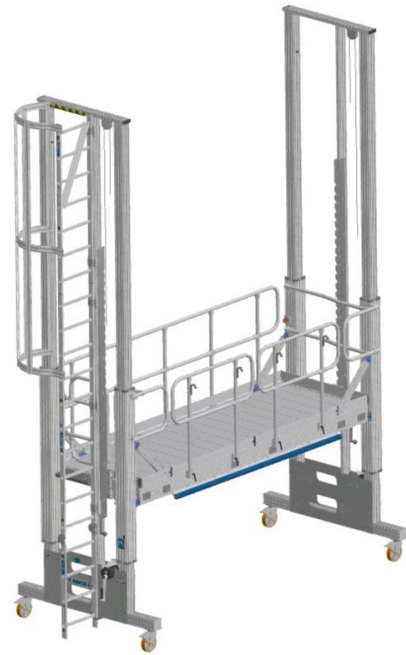

Height-adjustable work platform – access options

Work safely at heights.

Product description

- Choose between a fixed ladder, a push-up ladder and stairs. All access options can be adapted in height to allow users to climb up to the platform effortlessly.

Hints and special features

If the existing modular system does not meet your requirements, we can also offer you customised solutions tailored to your needs.

Standard applied: DIN EN ISO 14122.

Product features

Standards

EN ISO 14122

Product variants

SKU 40060020	SKU 40060021	SKU 40060025
Model L	Model M	Model L
Platform height 1.750mm - 4.250mm	Platform height -	Platform height -
Version Fixed ladder with safety cage	Version Fixed ladder	Version Push-up ladder
Weight 40 kg	Weight 21.1 kg	Weight 15 kg