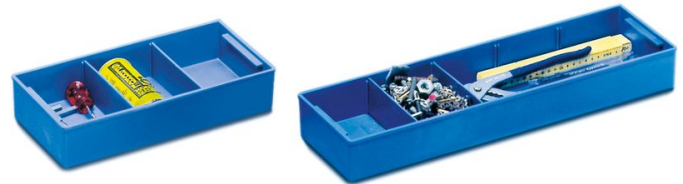

Plastic insert

Product description

- Made of blue PS, incl. 2 dividers.
- Combination options for 40707: 4 x 40625, or 2 x 40625 and 3 x 40624.
- Combination options for 40708: 4 x 40624, or 2 x 40625 and 1 x 40624.

Product features

Compatible with interior dimensions from x	Description Plastic tray	No. of crosswise dividers 2	Suitable for 40707, 40708
--	------------------------------------	---------------------------------------	-------------------------------------

Product variants

SKU 40624	SKU 40625
Dimensions 315 mm x 170 mm x 60 mm	Dimensions 515 mm x 155 mm x 60 mm
Length 315 mm	Length 515 mm
Weight 0.4 kg	Weight 0.6 kg
Width 170 mm	Width 155 mm