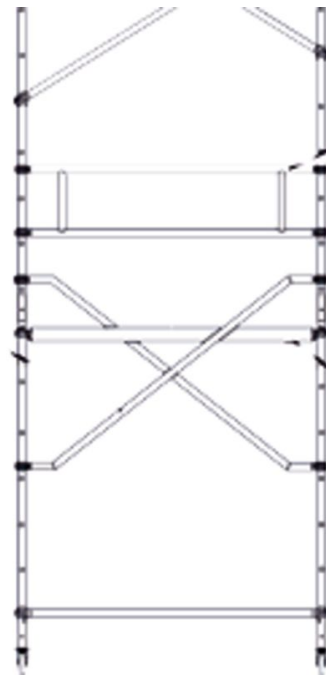

Platform diagonal brace

Product description

- For bracing the push-on end frames instead of diagonal braces if a platform is to be installed at the height of the diagonal braces.
- Colour of claws: blue.

Product features

Product variants

SKU 42978	SKU 42979
For platform length 1.8 m	For platform length 2.5 m
Weight 2.3 kg	Weight 2.7 kg