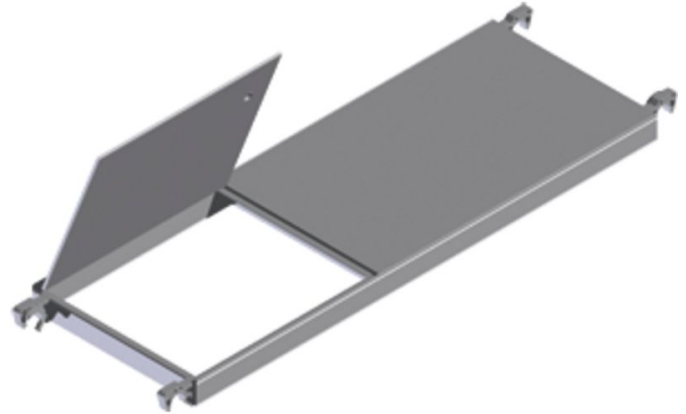

Trapdoor platform

Product description

- With locking mechanism for secure standing on rest and work platforms.

Hints and special features

All-round welded, torsionally rigid aluminium frame with damp-resistant plywood panel glued 7 times; with slip-resistant surface and 4 self-locking claws (grey) of diecast aluminium.

Product features

Width

0.6 m

Product variants

SKU	SKU
42931	42910
For platform length	For platform length
1.8 m	2.5 m
Weight	Weight
13 kg	17.5 kg