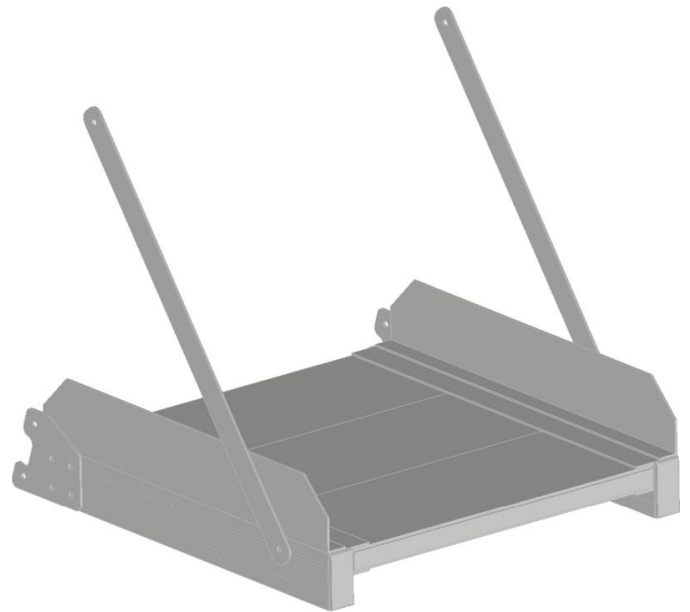

Optional module aluminium platform, serrated

Product description

- 3 different platforms are available, in lengths of 300 mm, 600 mm and 800 mm.

Product features

Product variants

SKU 591021	SKU 591022
Transport dimensions 665 mm x 675 mm x 650 mm	Transport dimensions 665 mm x 975 mm x 650 mm
Weight 9.6 kg	Weight 12 kg