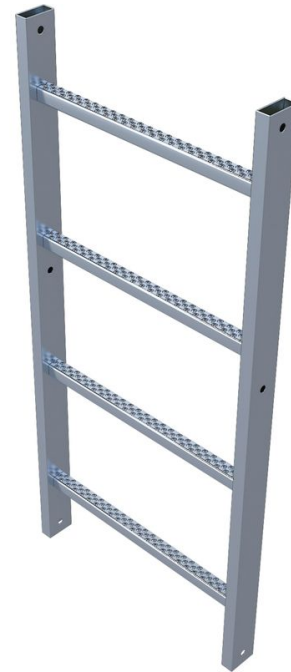

Fixed ladders, galvanised steel

Product description

- Ladder width: 520 mm.
- Rung spacing: 280 mm.
- Stile dimensions 60 x 25 mm.
- Dimensions of the perforated rung: 30 x 30 mm.
- The scope of delivery includes two plastic ladder connectors (Order No. 43239) per ladder.

Product features

Warranty
10 years

Product variants

SKU 43286	SKU 43240	SKU 43241
Material Steel, galvanised	Material Galvanised steel	Material Galvanised steel
Number of rungs 4	Number of rungs 7	Number of rungs 10
Overall length 1.12 m	Overall length 1.96 m	Overall length 2.8 m
Weight 6.7 kg	Weight 13.2 kg	Weight 19.2 kg
SKU		

43242

Material

Galvanised steel

Number of rungs

13

Overall length

3.64 m

Weight