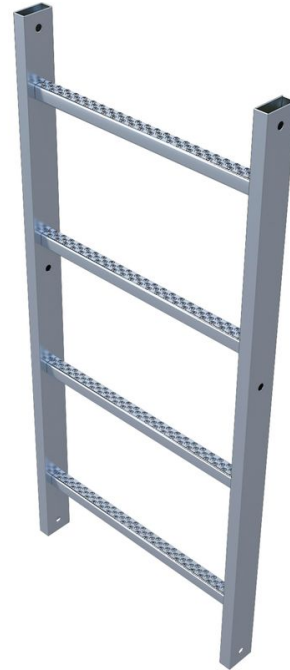

Fixed ladder, stainless steel

Product description

- Ladder width: 520 mm.
- Rung spacing: 280 mm.
- Stile dimensions 60 x 25 mm.
- Dimensions of the perforated rung: 30 x 30 mm.
- Included in the scope of delivery: two external stainless steel connectors (Order No. 44239) per stainless steel ladder.

Product features

Material	Warranty
Stainless steel	10 years

Product variants

SKU 44286	SKU 44240	SKU 44241
Number of rungs 4	Number of rungs 7	Number of rungs 10
Overall length 1.12 m	Overall length 1.96 m	Overall length 2.8 m
Weight 6.7 kg	Weight 13.2 kg	Weight 19.2 kg
SKU 44242		
Number of rungs		

13

Overall length

3.64 m

Weight

24.4 kg