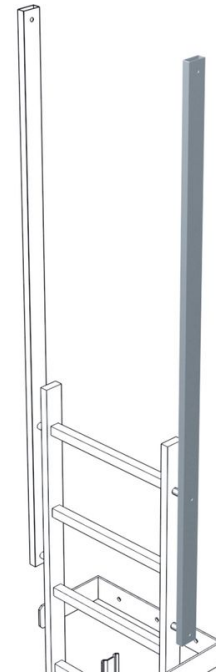

Stile extension, straight

Product description

- Stile dimensions 60 x 25 mm.
- Total length: 1,770 mm.
- Utilisable length: 1.380 mm
- Price pro stile.

Hints and special features

Two stiles/guardrails are required by default per entrance/exit. Prices per stile/guardrail below.

Product features

Warranty
10 years

Weight
4.7 kg

Product variants

SKU 43243	SKU 44243
Material Galvanised steel	Material Stainless steel