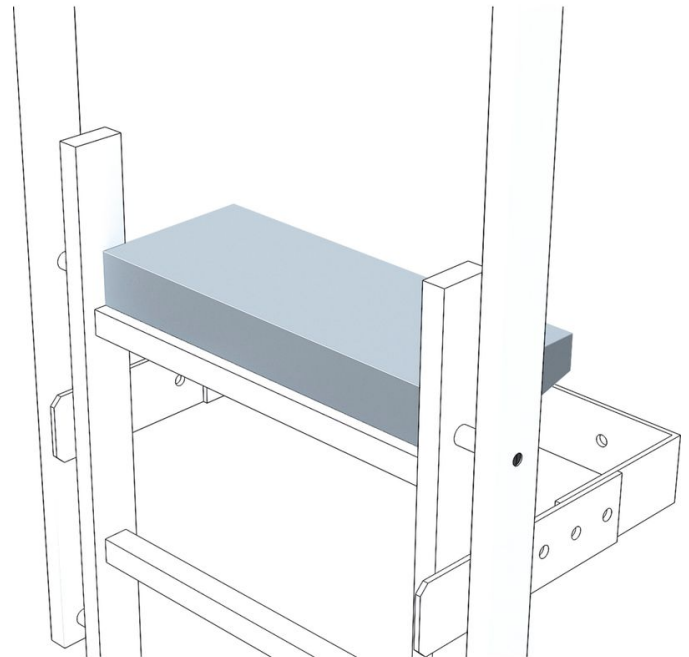

Exit step

Product description

- For extending the area of the top rung.
- Tread width: 520 mm.
- Tread depth: 150 mm or 200 mm.

Product features

Warranty
10 years

Product variants

SKU 40945	SKU 43284	SKU 44254
Depth 150 mm	Depth 150 mm	Depth 150 mm
Material Aluminium	Material Steel, galvanised	Material Stainless steel
Weight 1.4 kg	Weight 2.8 kg	Weight 2.8 kg
SKU 43285		
Depth		

200 mm

Material

Steel, galvanised

Weight

4.4 kg