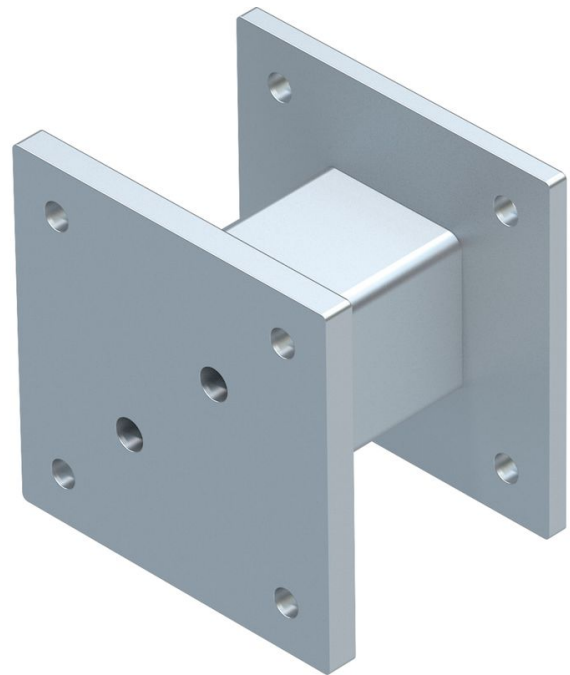

Spacer segments

Product description

- For basic and extension platforms, for bridging thermal insulation.
- Fits platform plates of the standard platforms.

Product features

Product variants

SKU 43280	SKU 43281	SKU 44280
Depth 140 mm	Depth 160 mm	Depth 140 mm
Material Galvanised steel	Material Galvanised steel	Material Stainless steel
Weight 8 kg	Weight 9 kg	Weight 8 kg
SKU 44281		
Depth 160 mm		

Material

Stainless steel

Weight

9 kg