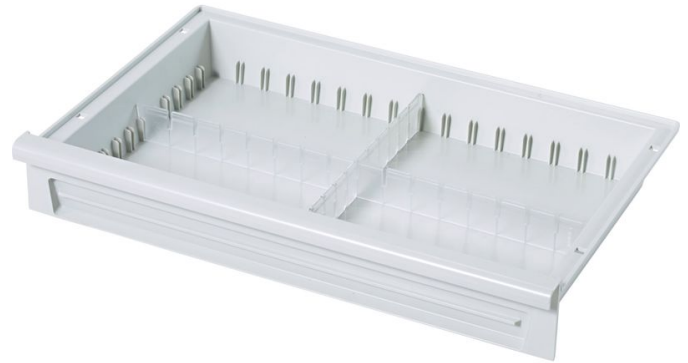

# ABS modular drawer, lockable

## Product description

- ABS modular drawer, can be fitted with cylinder lock

## Product variants

SKU <b>46466</b>	SKU <b>46468</b>
Dimensions <b>600 mm × 400 mm × 150 mm</b>	Dimensions <b>400 mm × 600 mm × 150 mm</b>
Length <b>600 mm</b>	Length <b>400 mm</b>
Weight <b>3.3 kg</b>	Weight <b>2 kg</b>
Width <b>400 mm</b>	Width <b>600 mm</b>