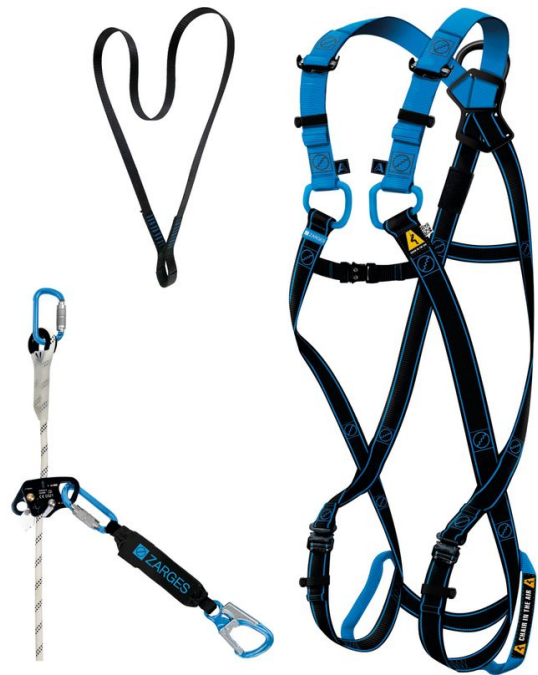

Roof work – KIT 1

Product description

- Set comprising: Full body harness Salvex S-M (47800) or L-XXL (47801), AXIC-FA (47812) and textile anchor (47824).

Product features

Product variants

SKU 47828	SKU 47829
Size S-M	Size L-XXL