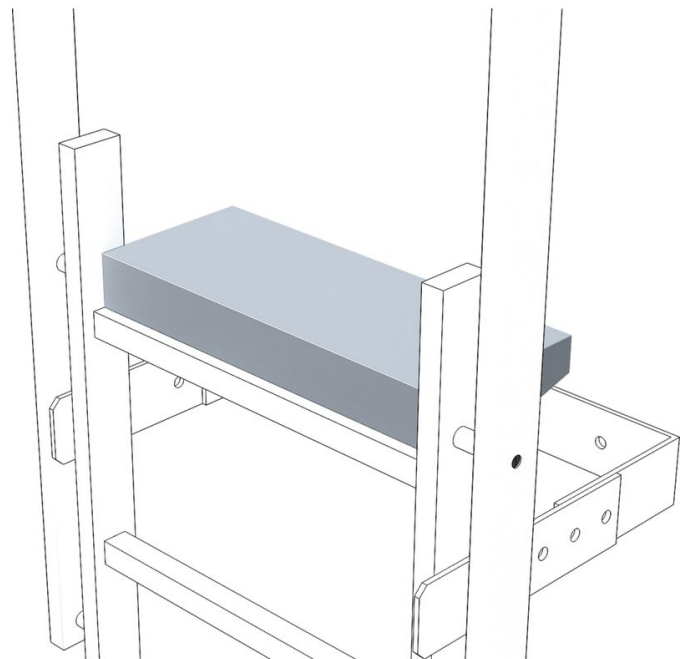

Exit step - 40945

Product description

- For extending the area of the top rung.
- Step width: 470 mm.
- Tread depth: 150 mm or 200 mm.

Product features

Depth	150 mm
Material	Aluminium
Warranty	10 years
Weight	1.4 kg