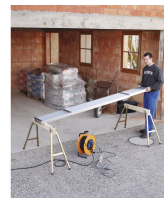

Trestle - 42132

Product description

- 80 cm wide support structure, side protection against slipping.
- Can be folded to save space.
- The heights of all four feet can be individually adjusted from 60 cm to 90 cm.
- Maximum loading capacity 150 kg.