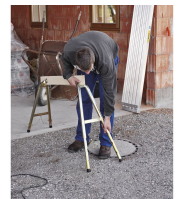

Trestle - 42132

Product description

- 80 cm wide support structure, side protection against slipping.
- Can be folded to save space.
- The heights of all four feet can be individually adjusted from 60 cm to 90 cm.
- Maximum loading capacity 150 kg.