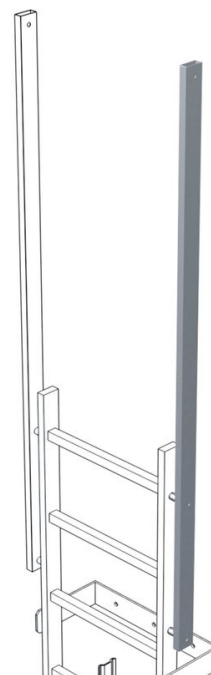

Stile extension, straight - 43243

Product description

- Stile dimensions 60 x 25 mm.
- Total length: 1,770 mm.
- Utilisable length: 1.380 mm
- Price pro stile.

Hints and special features

Two stiles/guardrails are required by default per entrance/exit. Prices per stile/guardrail below.