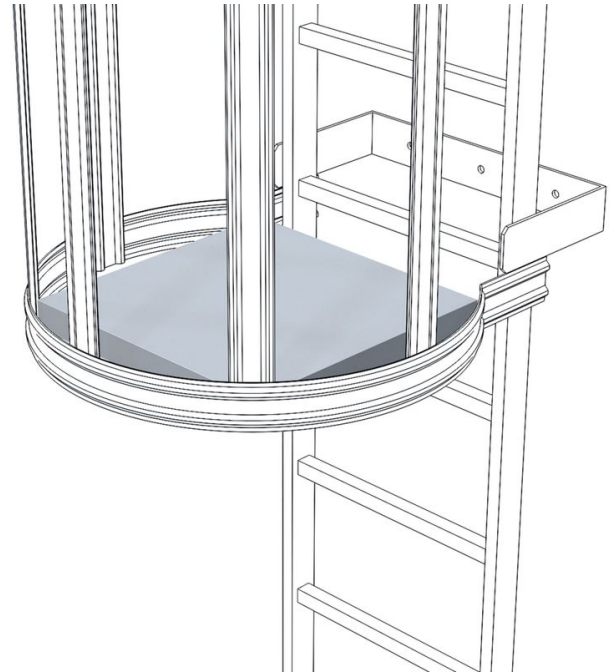

Rest platform 520 x 550

mm - 43255

Product description

- Hinged platform, can be added later in any position.
- To be used as a resting platform on single-run fixed ladders with a safety cage for heights over 10.0 m or 6.0 m with special permission.
- Can also be screwed in place as a fixed platform.

Product features

Material	Galvanised steel
----------	------------------

Weight 17 kg

ZARGES GmbH

Zargesstraße 7

82362 Weilheim

Tel: +49 (0)881-687-100

Fax: +49 (0)881-687-500