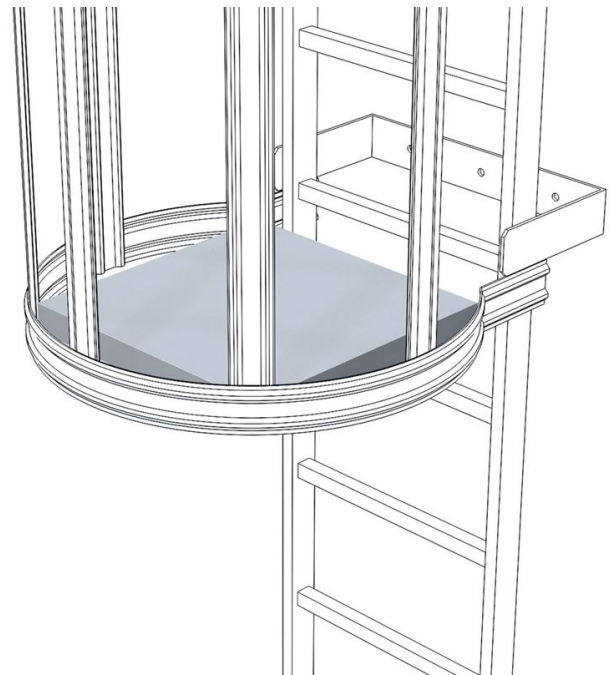

Rest platform 520 x 550

mm - 43255

Product description

- Hinged platform, can be added later in any position.
- To be used as a resting platform on single-run fixed ladders with a safety cage for heights over 10.0 m or 6.0 m with special permission.
- Can also be screwed in place as a fixed platform.

Product features

Material	Galvanised steel
----------	------------------

Weight 17 kg

ZARGES GmbH

Zargesstraße 7

82362 Weilheim

Tel: +49 (0)881-687-100

Fax: +49 (0)881-687-500