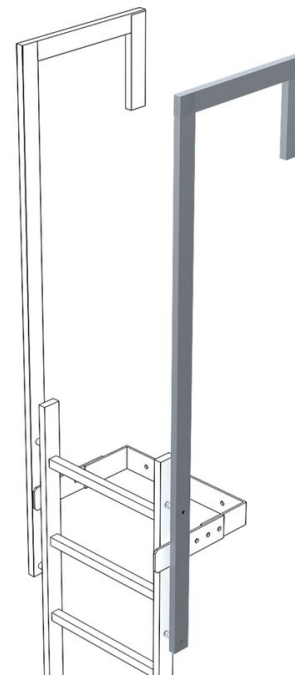

Stile extension, angled - 44049

Product description

- Stile dimensions 60 x 25 mm.
- Total length: 1,770 mm.
- Projection: 500 mm.
- Utilisable length: 1.380 mm
- Price pro stile.

Hints and special features

Two stiles/guardrails are required by default per entrance/exit. Prices per stile/guardrail below.

Product features

Material	stainless steel
Warranty	10 years
Weight	7 kg

ZARGES GmbH

Zargesstraße 7

82362 Weilheim