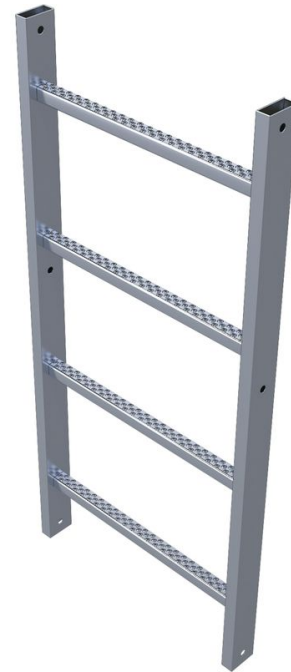

Fixed ladder, stainless steel V4A - 44242

Product description

- Ladder width: 520 mm.
- Rung spacing: 280 mm.
- Stile dimensions 60 x 25 mm.
- Dimensions of the perforated rung: 30 x 30 mm.
- Included in the scope of delivery: two external stainless steel connectors (Order No. 44239) per stainless steel ladder.

Product features

Material	stainless steel
Number of rungs	13
Overall length	3.64 m
Warranty	10 years
Weight	24.4 kg

ZARGES GmbH

Zargesstraße 7

82362 Weilheim

Tel: +49 (0)881-687-100

Fax: +49 (0)881-687-500

zarges@zarges.de