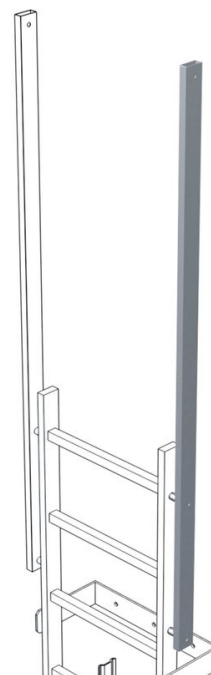

Stile extension, straight - 44243

Product description

- Stile dimensions 60 x 25 mm.
- Total length: 1,770 mm.
- Utilisable length: 1.380 mm
- Price pro stile.

Hints and special features

Two stiles/guardrails are required by default per entrance/exit. Prices per stile/guardrail below.