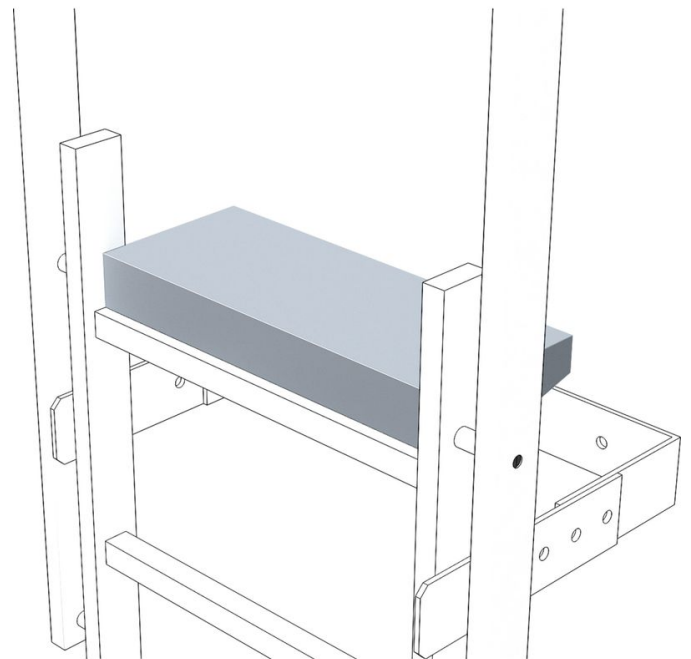

Exit step - 44254

Product description

- For extending the area of the top rung.
- Step width: 470 mm.
- Tread depth: 150 mm or 200 mm.

Product features

Depth	150 mm
Material	stainless steel
Warranty	10 years
Weight	2.8 kg