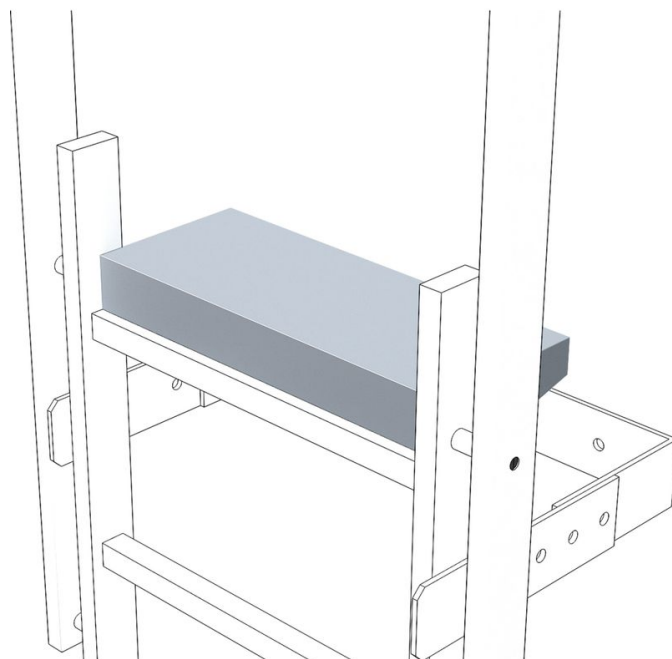

Exit step - 44254

Product description

- For extending the area of the top rung.
- Tread depth: 150 mm or 200 mm.

Product features

Depth	150 mm
Material	Stainless steel
Warranty	10 years
Weight	2.8 kg

ZARGES GmbH