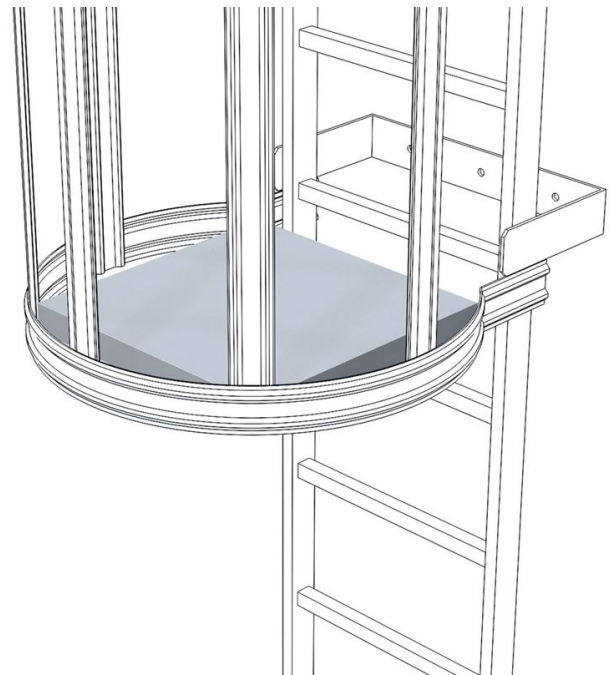

# Rest platform 520 x 550

mm - 44255

## Product description

- Hinged platform, can be added later in any position.
- To be used as a resting platform on single-run fixed ladders with a safety cage for heights over 10.0 m or 6.0 m with special permission.
- Can also be screwed in place as a fixed platform.