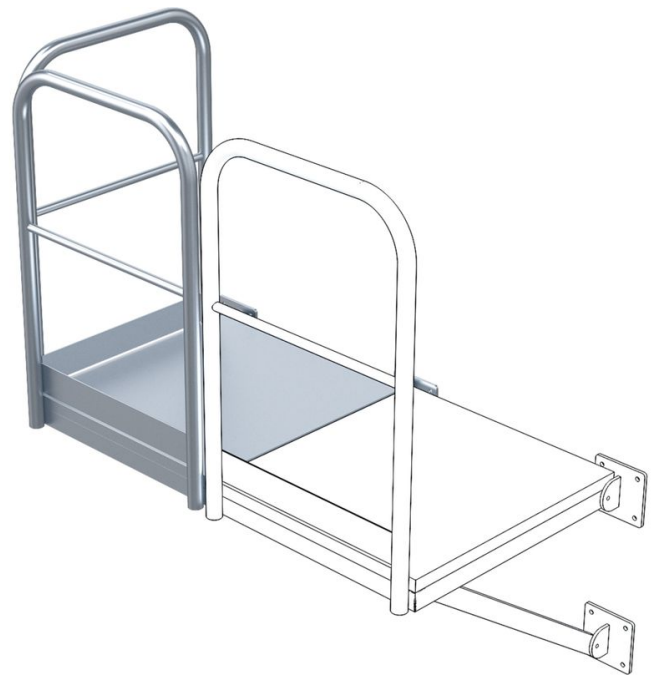

# Exit platform - 44270

## Product description

- Open grid surface and 2 wall brackets.
- Railing on one side and at one end.
- Distributed load 3.5 kN/m<sup>2</sup>.
- Concentrated load 1.5 kN.

## Hints and special features

For side entry to / exit from the fixed ladder. Can be used to the left or right of the fixed ladder.

## Product features

Depth	860 mm
Material	Stainless steel
Size W x D	800mm x 860mm
Weight	75 kg
Width	800 mm

ZARGES GmbH

Zargesstraße 7

82362 Weilheim

Tel: +49 (0)881-687-100

Fax: +49 (0)881-687-500

zarges@zarges.de