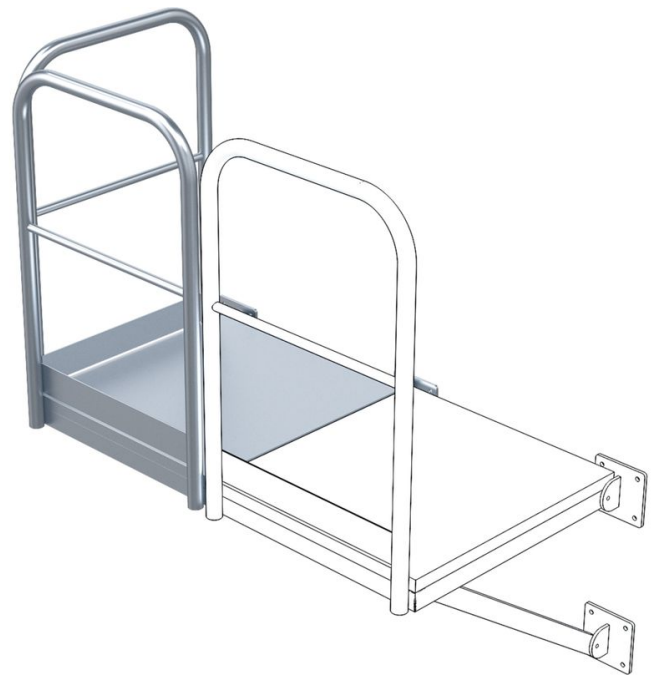

# Exit platform - 44270

## Product description

- Open grid surface and 2 wall brackets.
- Railing on one side and at one end.
- Surface load 4 kN/m<sup>2</sup>.
- Single-point load: 2 kN.

## Hints and special features

For side entry to / exit from the fixed ladder. Can be used to the left or right of the fixed ladder.

## Product features

Depth	860 mm
Material	stainless steel
Size W x D	800mm x 860mm
Weight	75 kg
Width	800 mm

ZARGES GmbH

Zargesstraße 7

82362 Weilheim

Tel: +49 (0)881-687-100

Fax: +49 (0)881-687-500

zarges@zarges.de