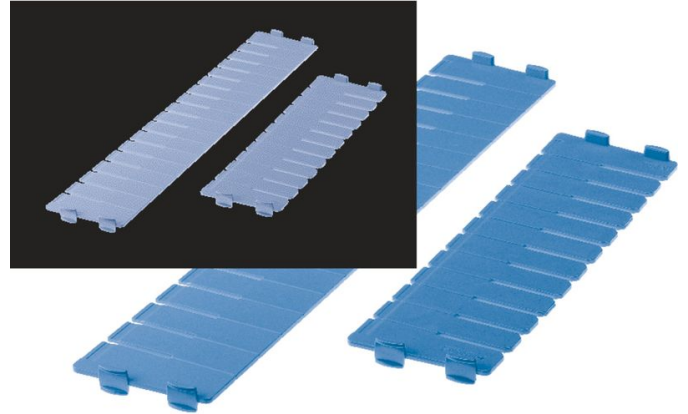

# ABS lengthwise divider for modular baskets - 46030

## Product description

- With slots for dividing lengthways and crossways.

## Product features

Dimensions LxH	400 mm × 100 mm
Length	400 mm
Weight	0.1 kg

ZARGES GmbH

Zargesstraße 7

82362 Weilheim

Tel: +49 (0)881-687-100

Fax: +49 (0)881-687-500

zarges@zarges.de