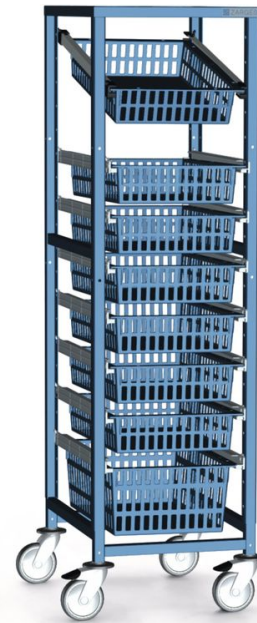

Storage and retrieval trolley, single-row - 46441

Product description

- Powder-coated steel
- Colour: Light grey, RAL 7035.
- Substructure made from robust square tubing.
- Hole spacing: 71 mm.
- 4 swivel castors, 125 mm dia., 2 of which fitted with brakes
- Suitable for hook-on rails.

Product features

Depth	675 mm
Dimensions LxD	483 mm × 675 mm
Length	483 mm
Rack width	400 mm
Weight	20 kg

ZARGES GmbH

Zargesstraße 7

82362 Weilheim

Tel: +49 (0)881-687-100

Fax: +49 (0)881-687-500

zarges@zarges.de