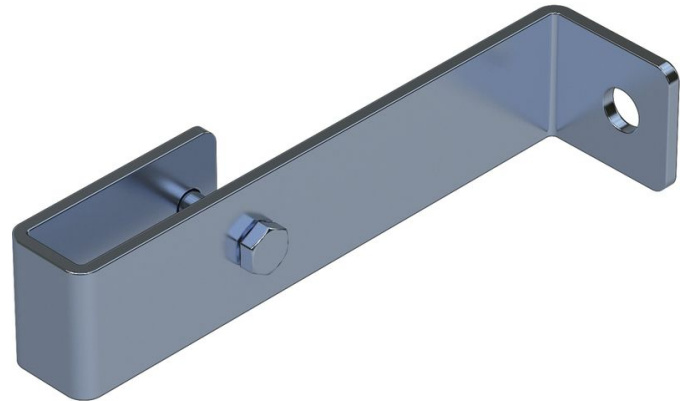

Wall bracket, rigid - 47301

Product description

- For 150 mm stand-off.
- 1 set = 2 pieces.

Hints and special features

2 sets of wall brackets are required for ladders with 4–9 rungs, 3 sets of wall brackets for ladders with 10–15 rungs, 5 sets of wall brackets for ladders with 16–24 rungs.

1 set = 2 pieces (right/left).

Attachment materials (dowels etc.) are not included in the scope of delivery.

Product features

Material	Galvanised steel
Suitable for	Steel ladder
Warranty	10 years
Weight	0.8 kg

ZARGES GmbH

Zargesstraße 7
82362 Weilheim

Tel: +49 (0)881-687-100

Fax: +49 (0)881-687-500

zarges@zarges.de

www.zarges.com

Effective 6/27/2026

Subject to change or error.