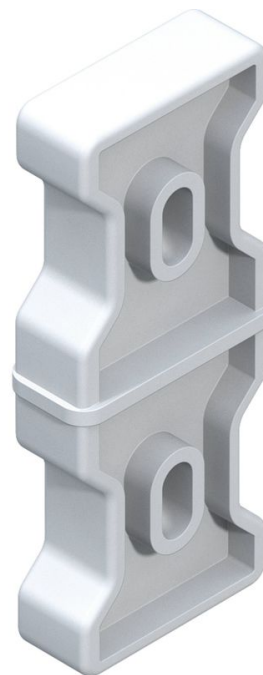

Ladder connecting sleeve - 47700

Product description

- Internal plastic ladder connectors.
- 1 set = 2 pieces.

Product features

Material	Plastic
Stile depth	50 mm
Weight	0.3 kg

ZARGES GmbH

Zargesstraße 7

82362 Weilheim