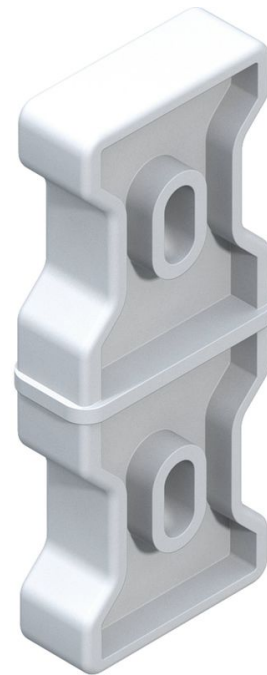

Ladder connecting sleeve - 47706

Product description

- Internal plastic ladder connectors.
- 1 set = 2 pieces.

Product features

Material	Plastic
Stile depth	58 mm
Weight	0.5 kg

ZARGES GmbH

Zargesstraße 7

82362 Weilheim