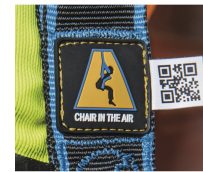

### Product description

- Salvex is lightweight, comfortable, and very easy to use. Thanks to its two-tone design—blue on top and black on the bottom—putting it on is intuitive. In addition, Salvex offers more functions than most comparable products on the market, without breaking the bank. It features automatic harness buckles for quick donning and a textile sternal attachment point for maximum comfort.
- Chair In The Air—the unique solution for suspension trauma. Integrated directly into the belt, even an inexperienced person can assume a safe position within just 5 seconds after a fall.
- WebAlert - warns about cracked belts.
- ZmartCheck - provides quick access to security-relevant information.
- Sternal textile attachment point for minimal weight and maximum comfort.
- Aluminium dorsal eyelets - light and robust.
- Automatic buckle closures and a wide range of adjustment options for quick donning and an optimal fit.
- Suitable for people weighing up to 150 kg.
- A fall indicator is located on the lower back of the dorsal attachment point. If the load exceeds 6 kN, a label becomes visible: WARNING. Fall indicator.
- Label field on the product label bag.

## Product features

Attachment point	Sternal attachment point,Dorsal attachment point
Automatic buckles	Yes
Chair in the Air	Yes
Fabric	Polyester
Fall indicator	Yes
Material of the sternal attachment point	Polyester
Material: Buckles	Aluminum, steel
Material: Dorsal Attachment Point	Aluminium
Maximum service life	10 J
Maximum user weight	150 kg
NFC tag	Yes
Size	S-M
Smart Check	Yes
Standards	EN 361
Webové upozornění	Yes
Weight	0.9 kg