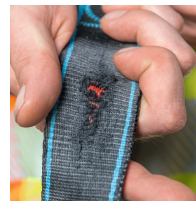

### Product description

- Salvex is lightweight, comfortable, and very easy to use. Thanks to its two-tone design—blue on top and black on the bottom—putting it on is intuitive. In addition, Salvex offers more functions than most comparable products on the market, without breaking the bank. It features automatic harness buckles for quick donning and a textile sternal attachment point for maximum comfort.
- Chair In The Air—the unique solution for suspension trauma. Integrated directly into the belt, even an inexperienced person can assume a safe position within just 5 seconds after a fall.
- WebAlert - warns about cracked belts.
- ZmartCheck - provides quick access to security-relevant information.
- Sternal textile attachment point for minimal weight and maximum comfort.
- Aluminium dorsal eyelets - light and robust.
- Automatic buckle closures and a wide range of adjustment options for quick donning and an optimal fit.
- Suitable for people weighing up to 150 kg.
- A fall indicator is located on the lower back of the dorsal attachment point. If the load exceeds 6 kN, a label becomes visible: WARNING. Fall indicator.
- Label field on the product label bag.

## Product features

Attachment point	Sternal attachment point,Dorsal attachment point
Automatic buckles	Yes
Chair in the Air	Yes
Fabric	Polyester
Fall indicator	Yes
Material of the sternal attachment point	Polyester
Material: Buckles	Aluminum, steel
Material: Dorsal Attachment Point	Aluminium
Maximum service life	10 J
Maximum user weight	150 kg
NFC tag	Yes
Size	S-M
Smart Check	Yes
Standards	EN 361
Webové upozornění	Yes
Weight	0.9 kg