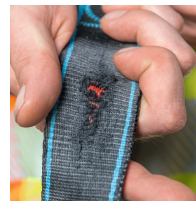

Salvex - 47801

The simple and uncomplicated entry-level model.

Product description

- Salvex is lightweight, comfortable, and very easy to use. Thanks to its two-tone design—blue on top and black on the bottom—putting it on is intuitive. In addition, Salvex offers more functions than most comparable products on the market, without breaking the bank. It features automatic harness buckles for quick donning and a textile sternal attachment point for maximum comfort.
- Chair In The Air—the unique solution for suspension trauma. Integrated directly into the belt, even an inexperienced person can assume a safe position within just 5 seconds after a fall.
- WebAlert - warns about cracked belts.
- ZmartCheck - provides quick access to security-relevant information.
- Sternal textile attachment point for minimal weight and maximum comfort.
- Aluminium dorsal eyelets - light and robust.
- Automatic buckle closures and a wide range of adjustment options for quick donning and an optimal fit.
- Suitable for people weighing up to 150 kg.
- A fall indicator is located on the lower back of the dorsal attachment point. If the load exceeds 6 kN, a label becomes visible: WARNING. Fall indicator.
- Label field on the product label bag.

Hints and special features

Complies with the EN 361 standard.

Product features

Attachment point	Sternal attachment point,Dorsal attachment point
Automatic buckles	Yes
Chair in the Air	Yes
Fabric	Polyester
Fall indicator	Yes
Material of the sternal attachment point	Polyester
Material: Buckles	Aluminum, steel
Material: Dorsal Attachment Point	Aluminium
Maximum service life	10 J
Maximum user weight	150 kg
NFC tag	Yes
Size	L-XXL
Smart Check	Yes
Standards	EN 361
Webové upozornění	Yes
Weight	0.95 kg