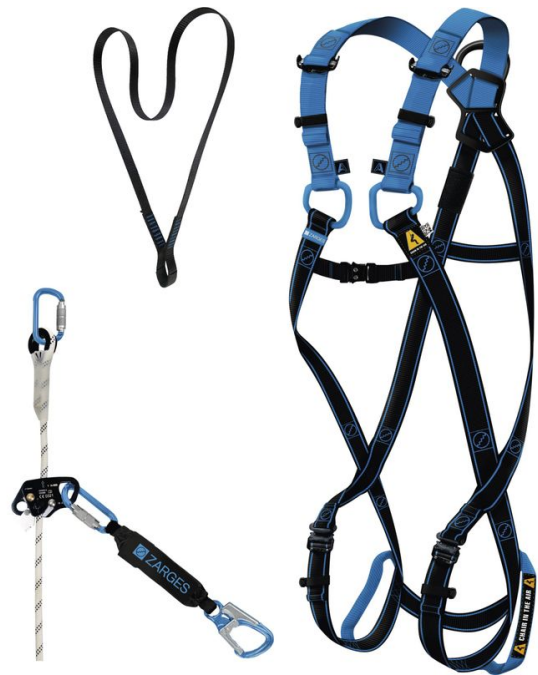

Roof work – KIT 1 - 47829

Product description

- Set includes: Salvex S-M (47800) or L-XXL (47801) full body harness, AXIC-FA (47812), and textile anchor (47824).

Product features

Size	L-XXL
------	-------