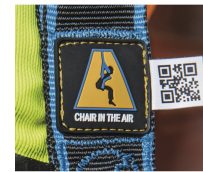

Salvex - 47868

The simple and uncomplicated entry-level model.

Product description

- Salvex is lightweight, comfortable, and very easy to use. Thanks to its two-tone design—blue on top and black on the bottom—putting it on is intuitive. In addition, Salvex offers more functions than most comparable products on the market, without breaking the bank. It features automatic harness buckles for quick donning and a textile sternal attachment point for maximum comfort.
- Chair In The Air—the unique solution for suspension trauma. Integrated directly into the belt, even an inexperienced person can assume a safe position within just 5 seconds after a fall.
- WebAlert - warns about cracked belts.
- ZmartCheck - provides quick access to security-relevant information.
- Sternal textile attachment point for minimal weight and maximum comfort.
- Aluminium dorsal eyelets - light and robust.
- Automatic buckle closures and a wide range of adjustment options for quick donning and an optimal fit.
- Suitable for people weighing up to 150 kg.
- A fall indicator is located on the lower back of the dorsal attachment point. If the load exceeds 6 kN, a label becomes visible: WARNING. Fall indicator.
- Label field on the product label bag.

Hints and special features

Complies with the EN 361 standard.

Product features

Attachment point	Sternal attachment point,Dorsal attachment point
Automatic buckles	Yes
Chair in the Air	Yes
Fabric	Polyester
Fall indicator	Yes
Fastening hardware	Yes
Material of the sternal attachment point	Polyester
Material: Buckles	Aluminum, steel
Material: Dorsal Attachment Point	Aluminium
Maximum service life	10 J
Maximum user weight	150 kg
NFC tag	Yes
Size	3XL
Smart Check	Yes
Standards	EN 361
Webové upozornění	Yes
Weight	1 kg