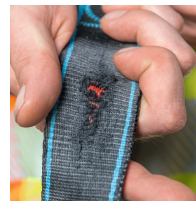

Salvex - 47868

The simple and uncomplicated entry-level model.

Product description

- Salvex is lightweight, comfortable, and very easy to use. Thanks to its two-tone design—blue on top and black on the bottom—putting it on is intuitive. In addition, Salvex offers more functions than most comparable products on the market, without breaking the bank. It features automatic harness buckles for quick donning and a textile sternal attachment point for maximum comfort.
- Chair In The Air—the unique solution for suspension trauma. Integrated directly into the belt, even an inexperienced person can assume a safe position within just 5 seconds after a fall.
- WebAlert - warns about cracked belts.
- ZmartCheck - provides quick access to security-relevant information.
- Sternal textile attachment point for minimal weight and maximum comfort.
- Aluminium dorsal eyelets - light and robust.
- Automatic buckle closures and a wide range of adjustment options for quick donning and an optimal fit.
- Suitable for people weighing up to 150 kg.
- A fall indicator is located on the lower back of the dorsal attachment point. If the load exceeds 6 kN, a label becomes visible: WARNING. Fall indicator.
- Label field on the product label bag.

Hints and special features

Complies with the EN 361 standard.

Product features

Attachment point	Sternal attachment point,Dorsal attachment point
Automatic buckles	Yes
Chair in the Air	Yes
Fabric	Polyester
Fall indicator	Yes
Fastening hardware	Yes
Material of the sternal attachment point	Polyester
Material: Buckles	Aluminum, steel
Material: Dorsal Attachment Point	Aluminium
Maximum service life	10 J
Maximum user weight	150 kg
NFC tag	Yes
Size	3XL
Smart Check	Yes
Standards	EN 361
Webové upozornění	Yes
Weight	1 kg